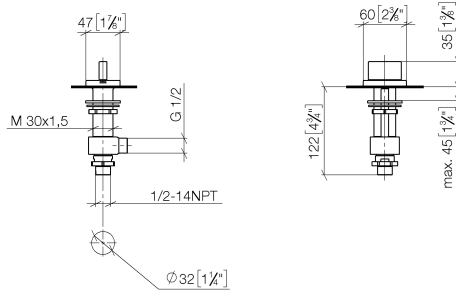

ST 010 101 4705

- 160mm projection
- fixed spout
- rectangular spray pattern with 40 individual jets
- height of mixer 108 mm
- height up to aerator 94 mm
- hole diameter valve 32 mm
- hole diameter spout 35 mm
- rosette 60 x 47 mm
- 2x screw-in M 10 x 1 pressure hose, leak-tested
- max. flow 4 l/min
- lead-free
- This product can help a building meet the requirements of Green Building Rating Systems, e.g. LEED®, BREEAM®, DGNB

mm [inches]

Flow rate chart

Certificates

GDV_0400279. IAPMO_N-4976. IAPMO_6397.

ST 010 101 4705

Parts for other finishes can be found here: [Chrome](#)

- hole diameter 32 mm
- rosette 60 x 47 mm
- with cold marking

CL.1 Three-hole basin mixer without pop-up waste - Dark Chrome

CL.1

ST 010 101 4705

- hole diameter 32 mm
- rosette 60 x 47 mm
- with hot marking

	Dark Chrome	20 004 706-19
	Chrome	20 004 706-00
	Brushed Platinum	20 004 706-06
	Brushed Champagne (22kt Gold)	20 004 706-46
	Champagne (22kt Gold)	20 004 706-47
	Brushed Dark Platinum	20 004 706-99

CL.1 Three-hole basin mixer without pop-up waste - Dark Chrome

CL.1

ST 010 101 4705

ST 010 101 4705

mm [inches]

Flow rate chart

Certificates

IAPMO_N-4976.