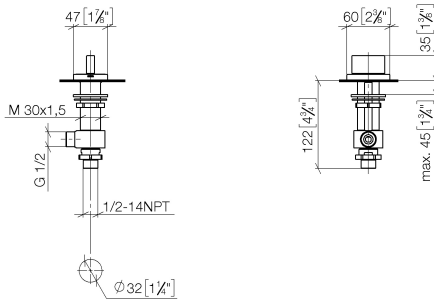

ST 010 101 4705

- 160mm projection
- fixed spout
- rectangular spray pattern with 40 individual jets
- height of mixer 108 mm
- height up to aerator 94 mm
- hole diameter 35 mm
- 2x screw-in M 10 x 1 pressure hose, leak-tested
- 1/2" connection
- max. flow 4 l/min
- lead-free
- This product can help a building meet the requirements of Green Building Rating Systems, e.g. LEED®, BREEAM®, DGNB

mm [inches]

Flow rate chart

Certificates

GDV_0400279. IAPMO_N-4976. IAPMO_6397.

ST 010 101 4705

Parts for other finishes can be found here: [Chrome](#)

- hole diameter 32 mm
- rosette 60 x 47 mm
- with cold marking

CL.1

ST 010 101 4705

ST 010 101 4705

mm [inches]

Flow rate chart

Certificates

IAPMO_N-4976.

LGA_28687.

CL.1 Three-hole basin mixer without pop-up waste - Dark Chrome

CL.1

ST 010 101 4705

- hole diameter 32 mm
- rosette 60 x 47 mm
- with hot marking

	Dark Chrome	20 004 706-19
	Chrome	20 004 706-00
	Brushed Platinum	20 004 706-06
	Brushed Champagne (22kt Gold)	20 004 706-46
	Champagne (22kt Gold)	20 004 706-47
	Brushed Dark Platinum	20 004 706-99