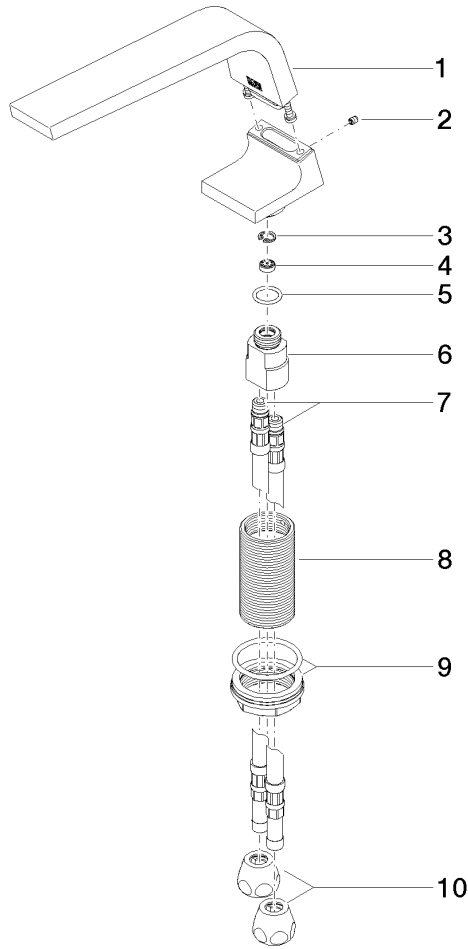

ST 010 101 4705

- 160mm projection
- fixed spout
- rectangular spray pattern with 40 individual jets
- height of mixer 108 mm
- height up to aerator 94 mm
- hole diameter valve 32 mm
- hole diameter spout 35 mm
- rosette 60 x 47 mm
- 2x screw-in M 10 x 1 pressure hose, leak-tested
- max. flow 4 l/min
- lead-free
- This product can help a building meet the requirements of Green Building Rating Systems, e.g. LEED®, BREEAM®, DGNB

ST 010 101 4705

- 160mm projection
- fixed spout
- rectangular spray pattern with 40 individual jets
- height of mixer 108 mm
- height up to aerator 94 mm
- hole diameter 35 mm
- 2x screw-in M 10 x 1 pressure hose, leak-tested
- 1/2" connection
- max. flow 4 l/min
- lead-free
- This product can help a building meet the requirements of Green Building Rating Systems, e.g. LEED®, BREEAM®, DGNB

mm [inches]

Flow rate chart

Certificates

GDV_0400279. IAPMO_N-4976. IAPMO_6397.

ST 010 101 4705

Parts for other finishes can be found here: [Chrome](#)

- hole diameter 32 mm
- rosette 60 x 47 mm
- with cold marking

CL.1 Three-hole basin mixer without pop-up waste - Dark Chrome

CL.1

ST 010 101 4705

- hole diameter 32 mm
- rosette 60 x 47 mm
- with hot marking

	Dark Chrome	20 004 706-19
	Chrome	20 004 706-00
	Brushed Platinum	20 004 706-06
	Brushed Champagne (22kt Gold)	20 004 706-46
	Champagne (22kt Gold)	20 004 706-47
	Brushed Dark Platinum	20 004 706-99