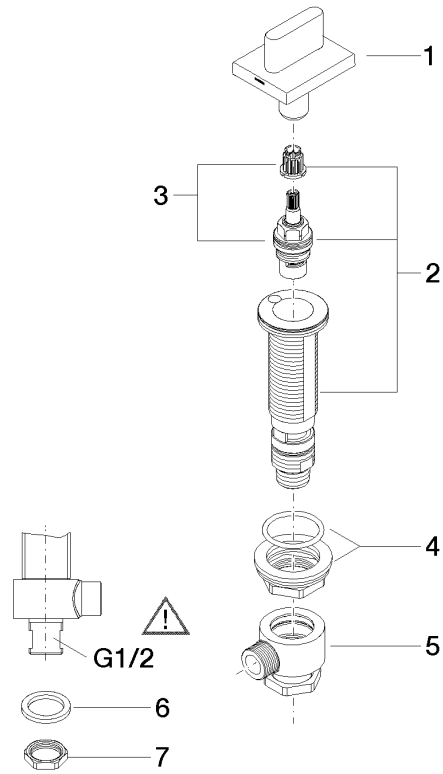

mm [inches]

Flow rate chart

Certificates

GDV_0400279. IAPMO_N-4976. IAPMO_6397.

ST 010 101 4705

Parts for other finishes can be found here: [Chrome](#)

- hole diameter 32 mm
- rosette 60 x 47 mm
- with cold marking

CL.1 Three-hole basin mixer without pop-up waste - Dark Chrome

CL.1

ST 010 101 4705

- hole diameter 32 mm
- rosette 60 x 47 mm
- with hot marking

	Dark Chrome	20 004 706-19
	Chrome	20 004 706-00
	Brushed Platinum	20 004 706-06
	Brushed Champagne (22kt Gold)	20 004 706-46
	Champagne (22kt Gold)	20 004 706-47
	Brushed Dark Platinum	20 004 706-99

CL.1 Three-hole basin mixer without pop-up waste - Dark Chrome

CL.1

ST 010 101 4705

ST 010 101 4705

mm [inches]

Flow rate chart

Certificates

IAPMO_N-4976.

LGA_28687.

IAPMO_6397.

WRAS_240202020.

ST 010 101 4705

Parts for other finishes can be found here: [Chrome](#)

Spare parts list

No.	Item Number	Name	Quantity used	Delivery time
1	90 20 70 051 07-19	handle (hot)	1	20
2	04 17 11 058 52 90	side panel	1	2
3	90 90 03 152 00 90	top	1	2
4	04 23 10 032 78 90	fixing set	1	2
5	04 17 11 023 10 90	distributor	1	2
6	90 23 30 040 00-19	threaded connector	1	-
Spare part can no longer be ordered, please order the replacement item				
7	09 30 11 059 90	disc	1	2
8	09 23 10 012 90	nut	1	2