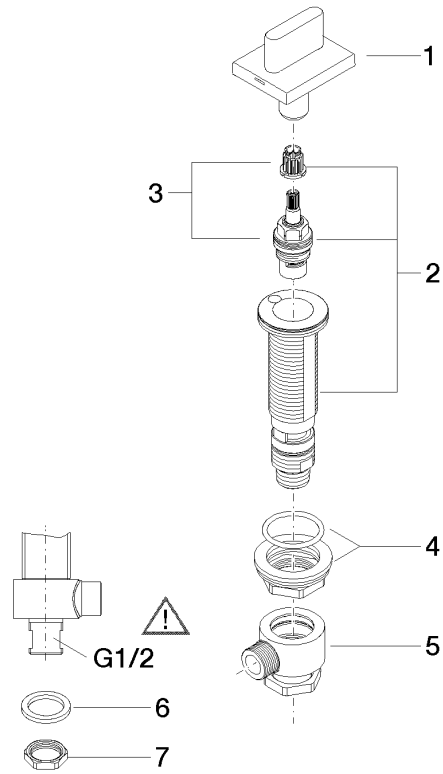

mm [inches]

Flow rate chart

Certificates

GDV_0400279. IAPMO_N-4976. IAPMO_6397.

ST 010 101 4705

Parts for other finishes can be found here: [Chrome](#)

- hole diameter 32 mm
- rosette 60 x 47 mm
- with cold marking

CL.1

ST 010 101 4705

ST 010 101 4705

mm [inches]

Flow rate chart

Certificates

IAPMO_N-4976.

LGA_28687.

IAPMO_6397.

WRAS_240202020.

ST 010 101 4705

Parts for other finishes can be found here: [Chrome](#)

Spare parts list

No.	Item Number	Name	Quantity used	Delivery time
1	90 20 70 051 06-19	handle (cold)	1	20
2	04 17 11 058 53 90	side panel	1	2
3	90 90 03 153 00 90	top	1	2
4	04 23 10 032 78 90	fixing set	1	2
5	04 17 11 023 10 90	distributor	1	2
6	90 23 30 040 00-19	threaded connector	1	-
Spare part can no longer be ordered, please order the replacement item				
7	09 30 11 059 90	disc	1	2
8	09 23 10 012 90	nut	1	2

CL.1 Three-hole basin mixer without pop-up waste - Dark Chrome

CL.1

ST 010 101 4705

- hole diameter 32 mm
- rosette 60 x 47 mm
- with hot marking

	Dark Chrome	20 004 706-19
	Chrome	20 004 706-00
	Brushed Platinum	20 004 706-06
	Brushed Champagne (22kt Gold)	20 004 706-46
	Champagne (22kt Gold)	20 004 706-47
	Brushed Dark Platinum	20 004 706-99