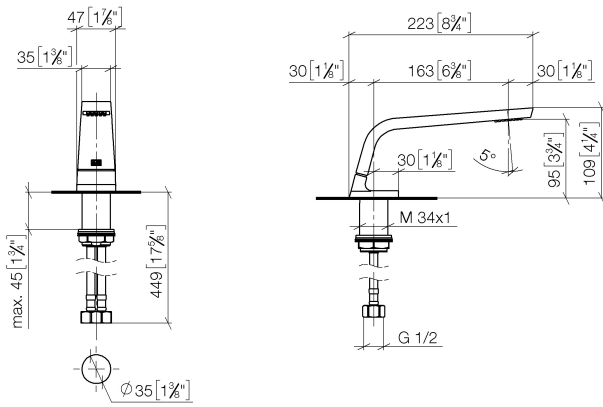

ST 010 101 4705

- 160mm projection
- fixed spout
- rectangular spray pattern with 40 individual jets
- height of mixer 108 mm
- height up to aerator 94 mm
- hole diameter valve 32 mm
- hole diameter spout 35 mm
- rosette 60 x 47 mm
- 2x screw-in M 10 x 1 pressure hose, leak-tested
- max. flow 4 l/min
- lead-free
- This product can help a building meet the requirements of Green Building Rating Systems, e.g. LEED®, BREEAM®, DGNB

ST 010 101 4705

- 160mm projection
- fixed spout
- rectangular spray pattern with 40 individual jets
- height of mixer 108 mm
- height up to aerator 94 mm
- hole diameter 35 mm
- 2x screw-in M 10 x 1 pressure hose, leak-tested
- 1/2" connection
- max. flow 4 l/min
- lead-free
- This product can help a building meet the requirements of Green Building Rating Systems, e.g. LEED®, BREEAM®, DGNB

mm [inches]

Flow rate chart

Certificates

GDV_0400279. IAPMO_N-4976. IAPMO_6397.

ST 010 101 4705

Parts for other finishes can be found here: [Chrome](#)

- hole diameter 32 mm
- rosette 60 x 47 mm
- with cold marking

CL.1 Three-hole basin mixer without pop-up waste - Dark Chrome

CL.1

ST 010 101 4705

- hole diameter 32 mm
- rosette 60 x 47 mm
- with hot marking

	Dark Chrome	20 004 706-19
	Chrome	20 004 706-00
	Brushed Platinum	20 004 706-06
	Brushed Champagne (22kt Gold)	20 004 706-46
	Champagne (22kt Gold)	20 004 706-47
	Brushed Dark Platinum	20 004 706-99